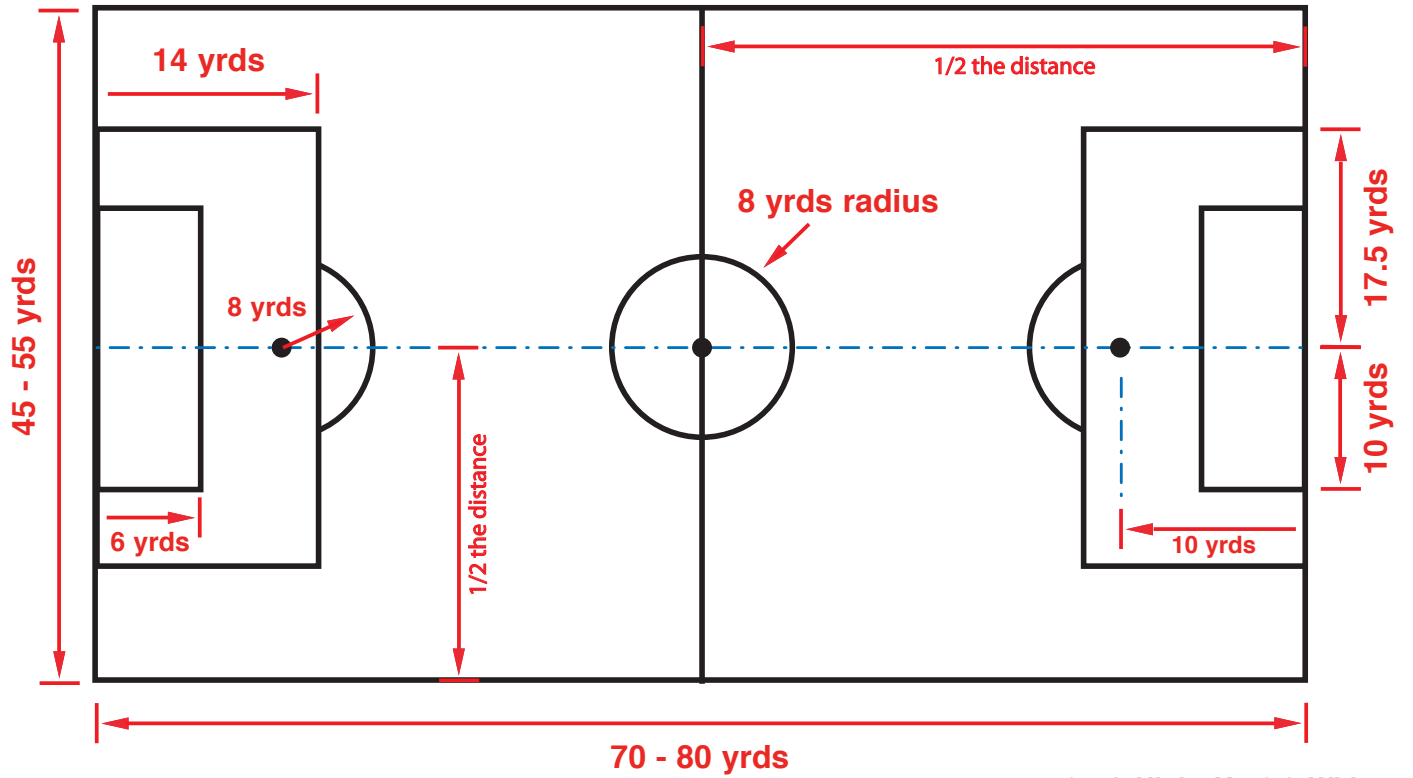

# LEVEL 1

# LEVEL 2

### LEVEL 3

Goal Size - 6.5 ft High X 18 ft Wide

### LEVEL 4

Goal Size - 8 ft High X 24 ft Wide