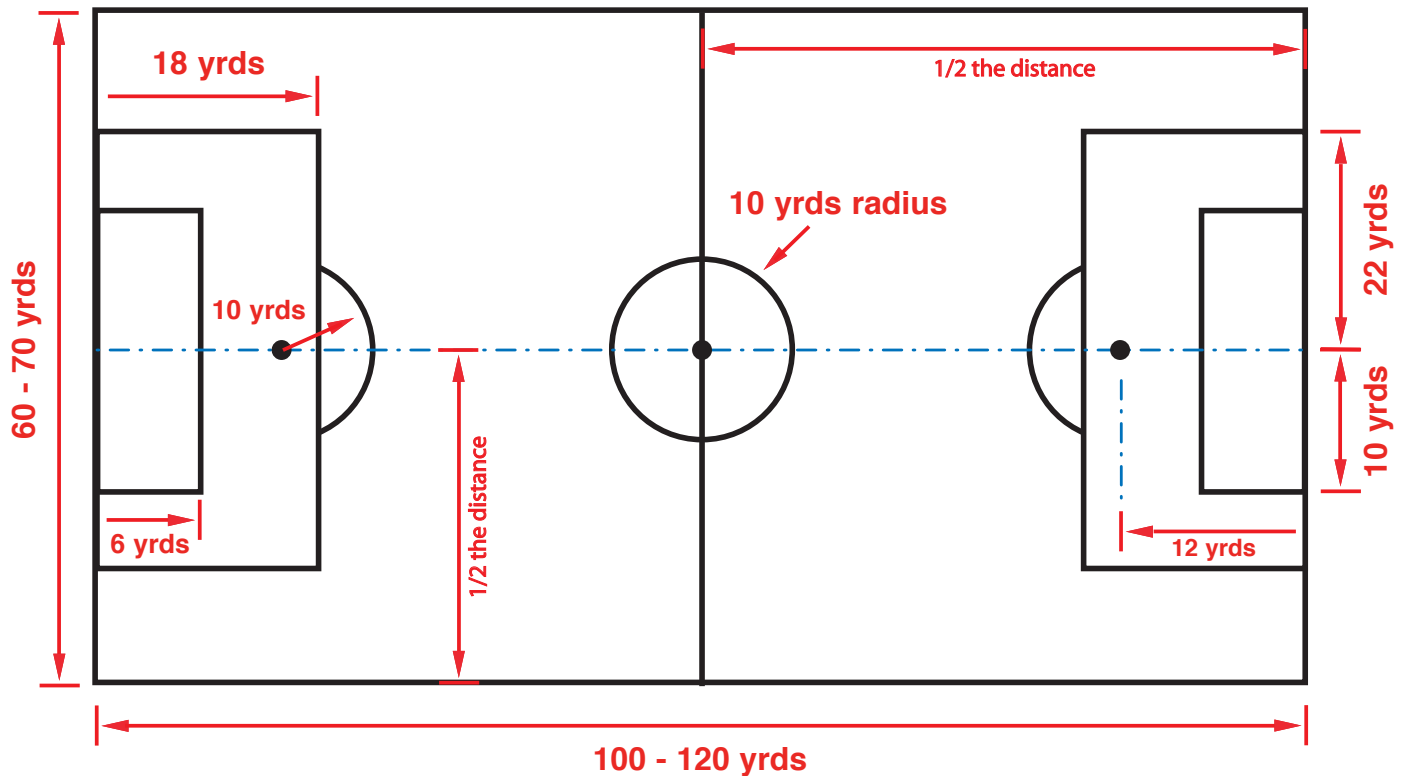

# LEVEL 2

### LEVEL 3

Goal Size - 6.5 ft High X 18 ft Wide

### LEVEL 4

Goal Size - 8 ft High X 24 ft Wide