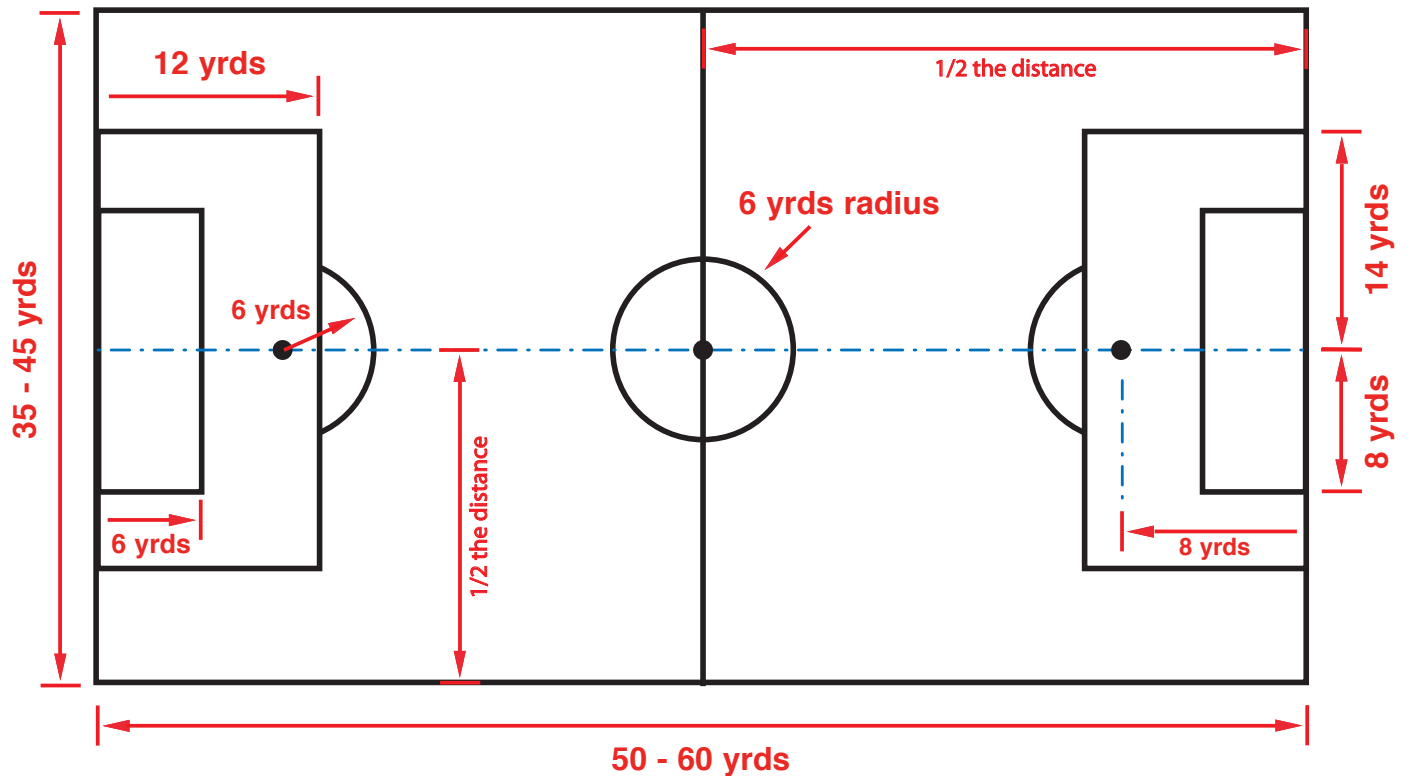

# LEVEL 1

### LEVEL 3

Goal Size - 6.5 ft High X 18 ft Wide

### LEVEL 4

Goal Size - 8 ft High X 24 ft Wide